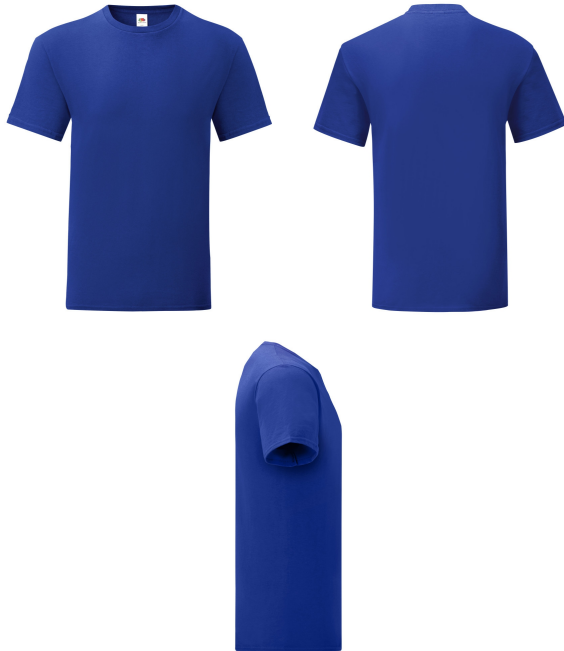

ICONIC T

Mens - 61-430-0

MENS LADIES KIDS GIRLS

100% cotton*
 *Heather Grey 97% cotton, 3% polyester
 *HD, R6, RX, VF, VH, HP, H1 52% cotton, 48% polyester

White - 145gm/m²
 Colour - 150gm/m²

S - 5XL
 4XL & 5XL available in White, Black and Heather Grey only

72
 (36 sizes 3XL-5XL)

- 100% combed ringspun cotton
- Soft hand feel
- Tailored fit
- Crew neck with 1x1 rib
- Self-fabric back neck tape
- New tear away back neck label

Care Instructions

Colourways:

30 WHITE	34 SUNFLOWER	36 BLACK	40 RED	47 KELLY GREEN
51 ROYAL BLUE	94 HEATHER GREY	AZ DEEP NAVY	HD DARK HEATHER GREY	59 CLASSIC OLIVE
TM FOREST GREEN	XW ZINC	GL LIGHT GRAPHITE	60 NATURAL	VF VINTAGE HEATHER NAVY
R6 RETRO HEATHER ROYAL	RX RETRO HEATHER GREEN	VH VINTAGE HEATHER RED	HP HEATHER PURPLE	H1 HEATHER BURGUNDY
CB COBALT BLUE	FR FLAME			