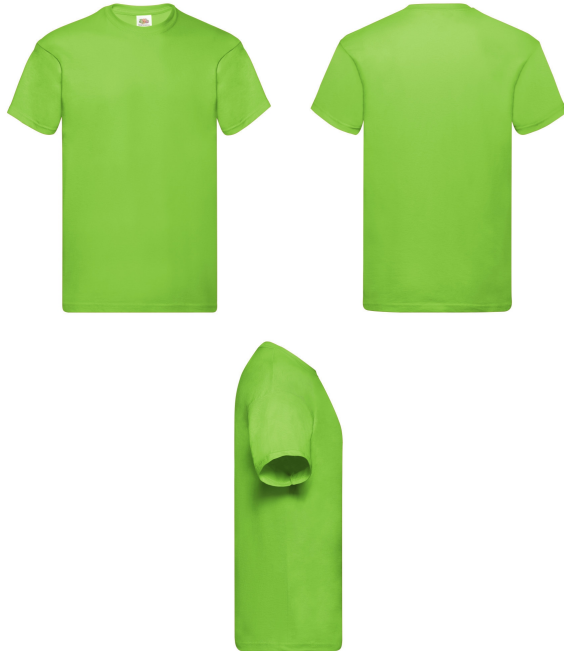

# ORIGINAL T

## Mens - 61-082-0

### MENS LADIES KIDS

100% cotton\*  
\*Heather Grey 97% cotton, 3% polyester

White - 135gm/m<sup>2</sup>  
Colour - 145gm/m<sup>2</sup>

S - 5XL  
4XL & 5XL available in White, Black, Navy and Heather Grey only

**120**  
(108 size 2XL, 36 sizes 3XL-5XL)

- Rib crew neck with self-fabric back neck tape
- Fine knit gauge for enhanced printability